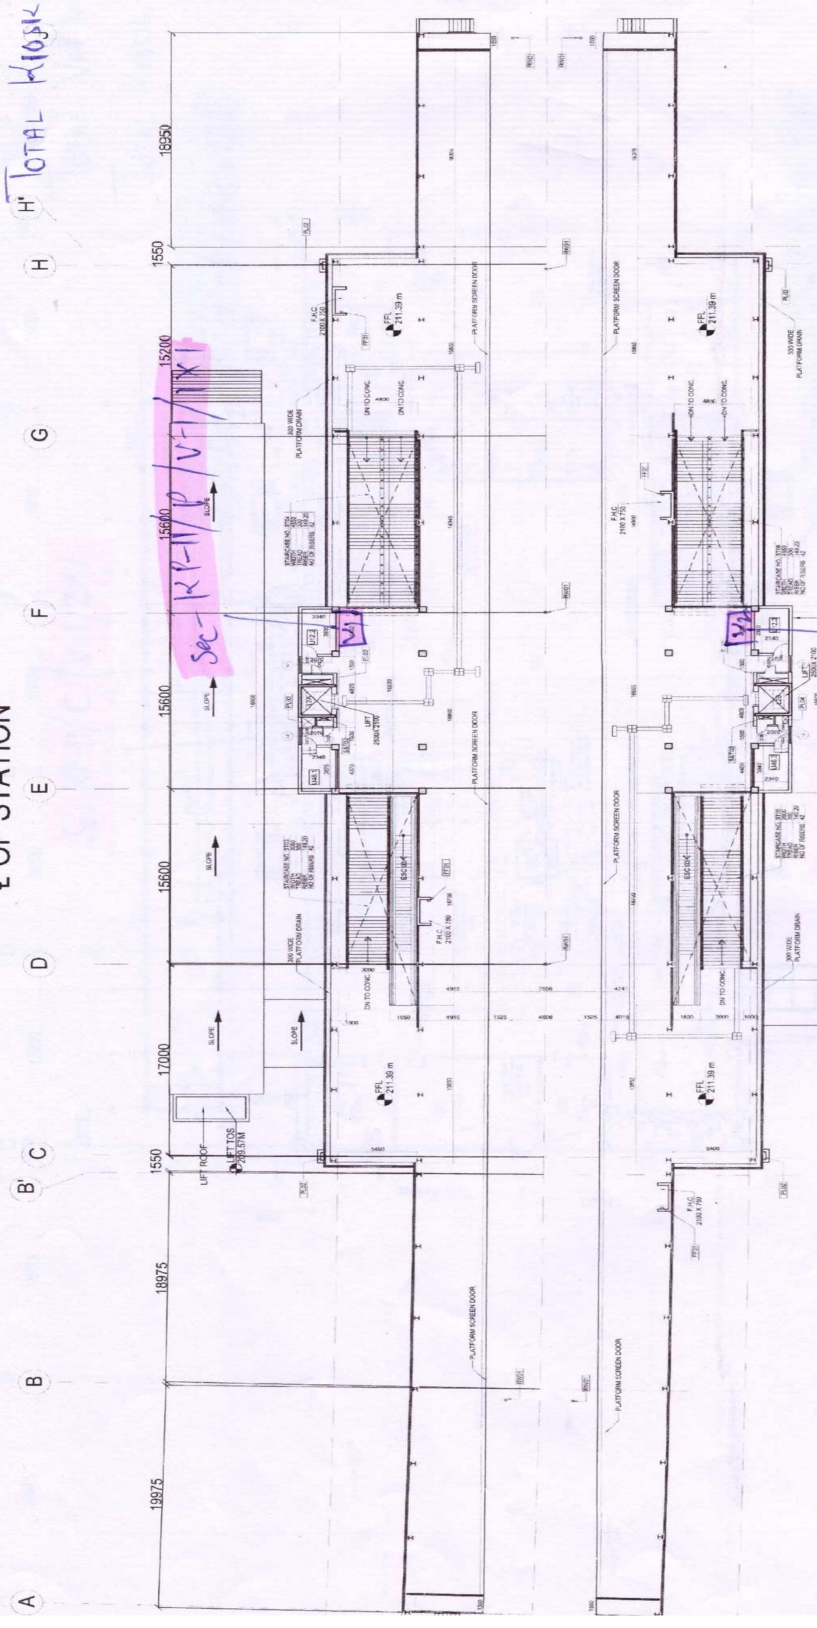

- VENDING MACHINE (0 To 0.5 sqm)
- Kiosk (5 To 10 sqm)

ALL DIMENSION IN METER
 TOTAL V.O.M. — 2
 TOTAL KIOSK — 0

KNOWLEDGE PARK-II (Platform level)
 CH: 22164.127
 § OF STATION

1921
 1921
 1921